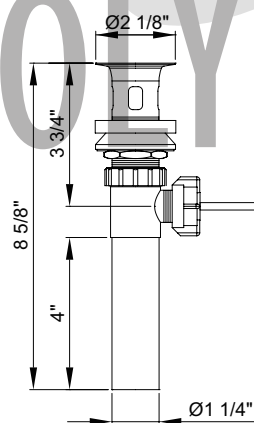

OLYMPIA FAUCETS
VALUE FOR BUILDERS

L-6020
i2v SERIES

Single Handle Lavatory Faucet

- Lever Handle
- 3-5/8" Reach, 3" From Deck to Aerator
- Ceramic Disc Cartridge
- 1-Hole Installation
- 50/50 Pop-Up Drain Assembly
- Easy-Install 18" Flex Supply Lines With 3/8" Connections
- With 1.2 GPM Flow Rate

50/50 Pop-Up Drain