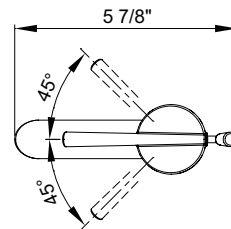

OLYMPIA FAUCETS
VALUE FOR BUILDERS

L-6020
i2v SERIES

Single Handle Lavatory Faucet

- Lever Handle
- 3-5/8" Reach, 3" From Deck to Aerator
- Ceramic Disc Cartridge
- 1-Hole Installation
- 50/50 Pop-Up Drain Assembly
- Easy-Install 18" Flex Supply Lines With 3/8" Connections
- With 1.2 GPM Flow Rate

50/50 Pop-Up Drain