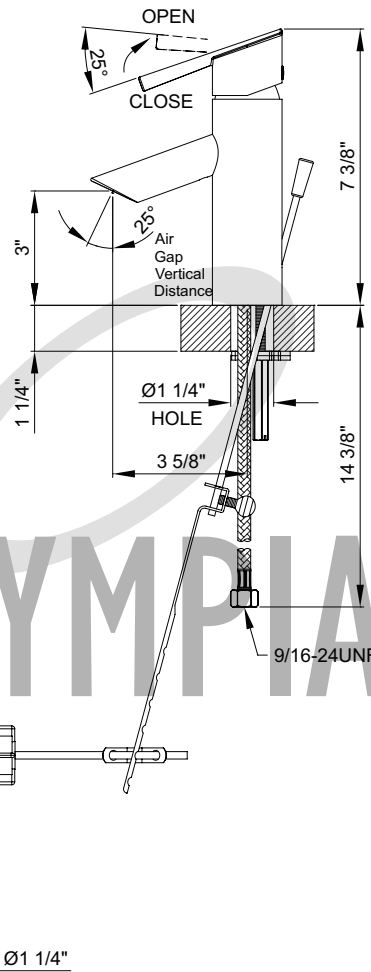

OLYMPIA FAUCETS
VALUE FOR BUILDERS

L-6020
i2v SERIES

Single Handle Lavatory Faucet

- Lever Handle
- 3-5/8" Reach, 3" From Deck to Aerator
- Ceramic Disc Cartridge
- 1-Hole Installation
- 50/50 Pop-Up Drain Assembly
- Easy-Install 18" Flex Supply Lines With 3/8" Connections
- With 1.2 GPM Flow Rate

50/50 Pop-Up Drain